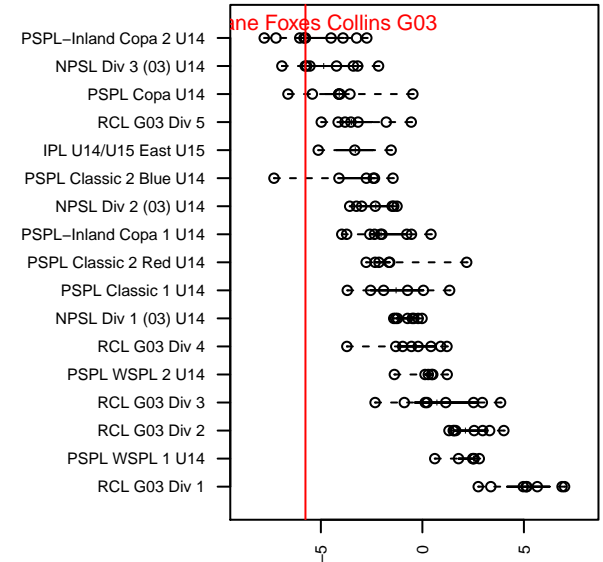

**attack and defense rating
relative to others at age
and all opponents in last 13 months**